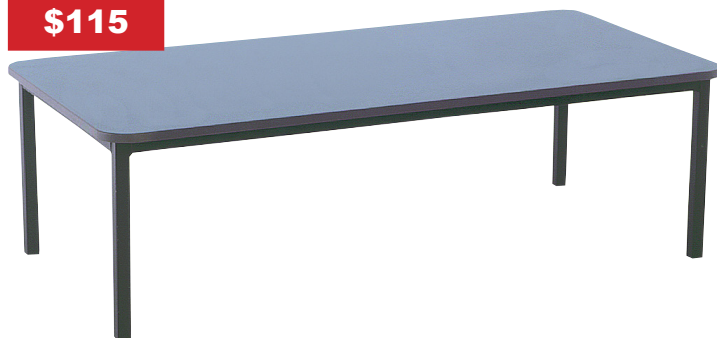

\$236

Lab Bench

Size: 1200 x 600 x 900 high

Tops: MR Melteca 18mm

Top colours: Provence blue, seal grey, NZ Tawa

Frame colours: Black, charcoal grey

Durapos Lab Stool (no back)

Seat colours: Pacific blue - mist grey

Frame colours: Black, charcoal grey

Seat height: 660mm

FI022

\$72

FI008

\$115

Kneeling Table

Size: 1200 x 400 x 400 high

Tops: MR Melteca 18mm

Top colours: Provence blue, seal grey, NZ Tawa

Frame colours: Black, charcoal grey

Group Table

Size: 1600 x 800 (height variable)

Tops: MR Melteca 18mm

Available with or without storage tote tray

Heights: 550mm - 625mm - 685mm - 725mm

Top colours: Provence blue, seal grey, NZ Tawa

Frame colours: Black, charcoal grey

With Tote Trays **FI006 \$330**

Without Tote Trays **FI007 \$195**

Rhodes Desk

Size: 600 x 450